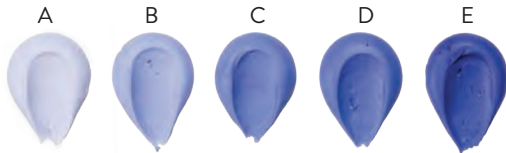

SUNSET ORANGE #22501

GOLDEN YELLOW #22502

SUNFLOWER YELLOW #24113

LEMON YELLOW #22503

NEON BRIGHT GREEN #22504

LIME GREEN #22519

NOTE: Icing color may vary depending on icing chosen. Colors will be lighter in Whipped Toppings.

Bakery

The Icing on the Cake

LEAF GREEN #22506

OLIVE GREEN #22507

DUSTY MERMAID #22524

TEAL GREEN #22508

SKY BLUE #22510

ROYAL BLUE #22509

NAVY BLUE #22511

VIOLET #22512

PURPLE #23636

NEON BRIGHT PURPLE #22513

BURGUNDY WINE #22499

BROWN #22514

STONE GRAY #22523

BLACK #22492