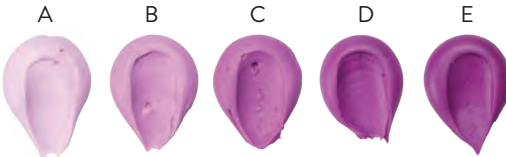

Bakery

The Icing on the Cake

LEAF GREEN #22506

OLIVE GREEN #22507

DUSTY MERMAID #22524

TEAL GREEN #22508

SKY BLUE #22510

ROYAL BLUE #22509

NAVY BLUE #22511

VIOLET #22512

PURPLE #23636

NEON BRIGHT PURPLE #22513

BURGUNDY WINE #22499

BROWN #22514

STONE GRAY #22523

BLACK #22492

NOTE: Icing color may vary depending on icing chosen. Colors will be lighter in Whipped Toppings.