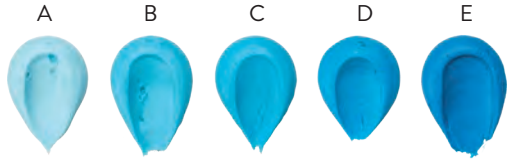

IVORY #22493

ROSE PINK #22495

NEON BRIGHT PINK #22496

PRINCESS PINK #22494

GUAVA #22516

RED RED #22497

SUPER RED #22498

NEON BRIGHT ORANGE #22500

SUNSET ORANGE #22501

GOLDEN YELLOW #22502

SUNFLOWER YELLOW #24113

LEMON YELLOW #22503

NEON BRIGHT GREEN #22504

LIME GREEN #22519

NOTE: Icing color may vary depending on icing chosen. Colors will be lighter in Whipped Toppings.

Bakery

The Icing on the Cake

LEAF GREEN #22506

OLIVE GREEN #22507

DUSTY MERMAID #22524

TEAL GREEN #22508

SKY BLUE #22510

ROYAL BLUE #22509

NAVY BLUE #22511

VIOLET #22512

PURPLE #23636

NEON BRIGHT PURPLE #22513

BURGUNDY WINE #22499

BROWN #22514

STONE GRAY #22523

BLACK #22492