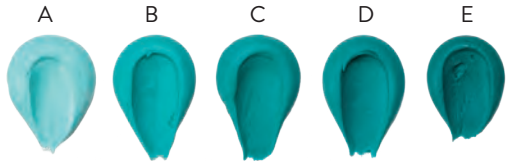

IVORY #22493

ROSE PINK #22495

NEON BRIGHT PINK #22496

PRINCESS PINK #22494

GUAVA #22516

RED RED #22497

SUPER RED #22498

NEON BRIGHT ORANGE #22500

SUNSET ORANGE #22501

GOLDEN YELLOW #22502

SUNFLOWER YELLOW #24113

LEMON YELLOW #22503

NEON BRIGHT GREEN #22504

LIME GREEN #22519

NOTE: Icing color may vary depending on icing chosen. Colors will be lighter in Whipped Toppings.

Bakery

The Icing on the Cake

LEAF GREEN #22506

OLIVE GREEN #22507

DUSTY MERMAID #22524

TEAL GREEN #22508

SKY BLUE #22510

ROYAL BLUE #22509

NAVY BLUE #22511

VIOLET #22512

PURPLE #23636

NEON BRIGHT PURPLE #22513

BURGUNDY WINE #22499

BROWN #22514

STONE GRAY #22523

BLACK #22492