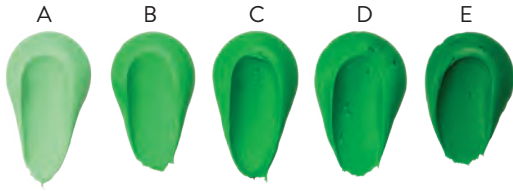

IVORY #22493

ROSE PINK #22495

NEON BRIGHT PINK #22496

PRINCESS PINK #22494

GUAVA #22516

RED RED #22497

SUPER RED #22498

NEON BRIGHT ORANGE #22500

SUNSET ORANGE #22501

GOLDEN YELLOW #22502

SUNFLOWER YELLOW #24113

LEMON YELLOW #22503

NEON BRIGHT GREEN #22504

LIME GREEN #22519

NOTE: Icing color may vary depending on icing chosen. Colors will be lighter in Whipped Toppings.

Bakery

The Icing on the Cake

LEAF GREEN #22506

OLIVE GREEN #22507

DUSTY MERMAID #22524

TEAL GREEN #22508

SKY BLUE #22510

ROYAL BLUE #22509