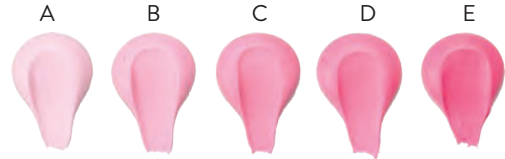

The Icing on the Cake

We can help you carry your selected wedding colors through to your cake's icing. Just bring in a swatch of fabric or ribbon and we can match it. We can also assist you in choosing a complementary accent color.

IVORY #22493

ROSE PINK #22495

NEON BRIGHT PINK #22496

PRINCESS PINK #22494

GUAVA #22516

RED RED #22497

SUPER RED #22498

NEON BRIGHT ORANGE #22500