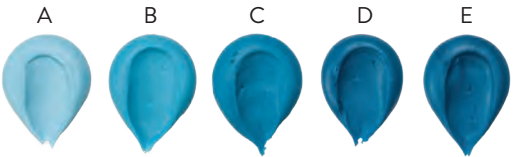

IVORY #22493

ROSE PINK #22495

NEON BRIGHT PINK #22496

PRINCESS PINK #22494

GUAVA #22516

RED RED #22497

SUPER RED #22498

NEON BRIGHT ORANGE #22500

SUNSET ORANGE #22501

GOLDEN YELLOW #22502

SUNFLOWER YELLOW #24113

LEMON YELLOW #22503

NEON BRIGHT GREEN #22504

LIME GREEN #22519

NOTE: Icing color may vary depending on icing chosen. Colors will be lighter in Whipped Toppings.

Bakery

The Icing on the Cake

LEAF GREEN #22506

OLIVE GREEN #22507

DUSTY MERMAID #22524

TEAL GREEN #22508

SKY BLUE #22510

ROYAL BLUE #22509

NAVY BLUE #22511

VIOLET #22512

PURPLE #23636

NEON BRIGHT PURPLE #22513

BURGUNDY WINE #22499

BROWN #22514

STONE GRAY #22523

BLACK #22492