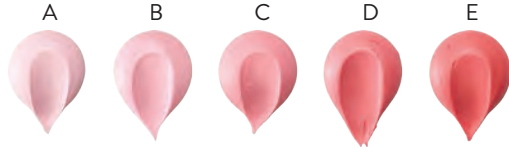

The Icing on the Cake

We can help you carry your selected wedding colors through to your cake's icing. Just bring in a swatch of fabric or ribbon and we can match it. We can also assist you in choosing a complementary accent color.

IVORY #22493

ROSE PINK #22495

NEON BRIGHT PINK #22496

PRINCESS PINK #22494

GUAVA #22516

RED RED #22497

SUPER RED #22498

NEON BRIGHT ORANGE #22500

SUNSET ORANGE #22501

GOLDEN YELLOW #22502

SUNFLOWER YELLOW #24113

LEMON YELLOW #22503

NEON BRIGHT GREEN #22504

LIME GREEN #22519

NOTE: Icing color may vary depending on icing chosen. Colors will be lighter in Whipped Toppings.