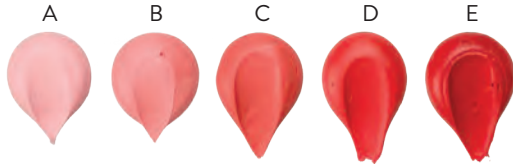

The Icing on the Cake

We can help you carry your selected wedding colors through to your cake's icing. Just bring in a swatch of fabric or ribbon and we can match it. We can also assist you in choosing a complementary accent color.

IVORY #22493

ROSE PINK #22495

NEON BRIGHT PINK #22496

PRINCESS PINK #22494

GUAVA #22516

RED RED #22497

SUPER RED #22498

NEON BRIGHT ORANGE #22500

SUNSET ORANGE #22501

GOLDEN YELLOW #22502

SUNFLOWER YELLOW #24113

LEMON YELLOW #22503

NEON BRIGHT GREEN #22504

LIME GREEN #22519

NOTE: Icing color may vary depending on icing chosen. Colors will be lighter in Whipped Toppings.