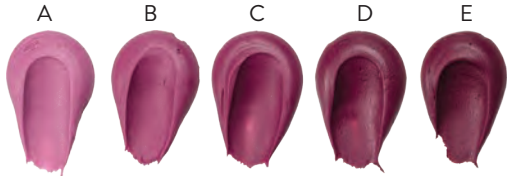

Bakery

The Icing on the Cake

LEAF GREEN #22506

OLIVE GREEN #22507

DUSTY MERMAID #22524

TEAL GREEN #22508

SKY BLUE #22510

ROYAL BLUE #22509

NAVY BLUE #22511

VIOLET #22512

PURPLE #23636

NEON BRIGHT PURPLE #22513

BURGUNDY WINE #22499

BROWN #22514

STONE GRAY #22523

BLACK #22492

NOTE: Icing color may vary depending on icing chosen. Colors will be lighter in Whipped Toppings.