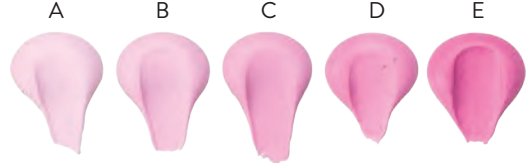

The Icing on the Cake

We can help you carry your selected wedding colors through to your cake's icing. Just bring in a swatch of fabric or ribbon and we can match it. We can also assist you in choosing a complementary accent color.

IVORY #22493

ROSE PINK #22495

NEON BRIGHT PINK #22496

PRINCESS PINK #22494

GUAVA #22516

RED RED #22497

SUPER RED #22498

NEON BRIGHT ORANGE #22500

SUNSET ORANGE #22501

GOLDEN YELLOW #22502

SUNFLOWER YELLOW #24113

LEMON YELLOW #22503

NEON BRIGHT GREEN #22504

LIME GREEN #22519

NOTE: Icing color may vary depending on icing chosen. Colors will be lighter in Whipped Toppings.