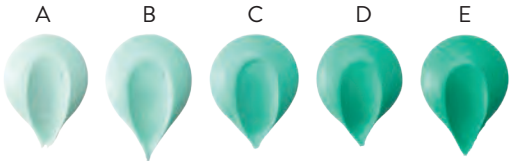

IVORY #22493

ROSE PINK #22495

NEON BRIGHT PINK #22496

PRINCESS PINK #22494

GUAVA #22516

RED RED #22497

SUPER RED #22498

NEON BRIGHT ORANGE #22500

SUNSET ORANGE #22501

GOLDEN YELLOW #22502

SUNFLOWER YELLOW #24113

LEMON YELLOW #22503

NEON BRIGHT GREEN #22504

LIME GREEN #22519

NOTE: Icing color may vary depending on icing chosen. Colors will be lighter in Whipped Toppings.

Bakery

The Icing on the Cake

LEAF GREEN #22506

OLIVE GREEN #22507

DUSTY MERMAID #22524

TEAL GREEN #22508

SKY BLUE #22510

ROYAL BLUE #22509

NAVY BLUE #22511

VIOLET #22512

PURPLE #23636

NEON BRIGHT PURPLE #22513

BURGUNDY WINE #22499

BROWN #22514

STONE GRAY #22523

BLACK #22492