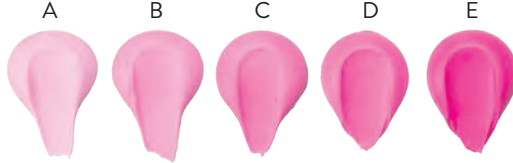

The Icing on the Cake

We can help you carry your selected wedding colors through to your cake's icing. Just bring in a swatch of fabric or ribbon and we can match it. We can also assist you in choosing a complementary accent color.

IVORY #22493

ROSE PINK #22495

NEON BRIGHT PINK #22496

PRINCESS PINK #22494

GUAVA #22516

RED RED #22497

SUPER RED #22498

NEON BRIGHT ORANGE #22500