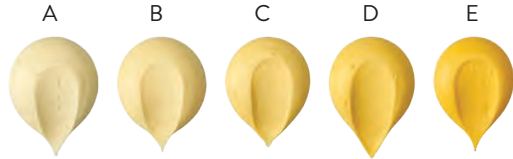

The Icing on the Cake

We can help you carry your selected wedding colors through to your cake's icing. Just bring in a swatch of fabric or ribbon and we can match it. We can also assist you in choosing a complementary accent color.

IVORY #22493

ROSE PINK #22495

NEON BRIGHT PINK #22496

PRINCESS PINK #22494

GUAVA #22516

RED RED #22497

SUPER RED #22498

NEON BRIGHT ORANGE #22500

SUNSET ORANGE #22501

GOLDEN YELLOW #22502

SUNFLOWER YELLOW #24113

LEMON YELLOW #22503

NEON BRIGHT GREEN #22504

LIME GREEN #22519

NOTE: Icing color may vary depending on icing chosen. Colors will be lighter in Whipped Toppings.