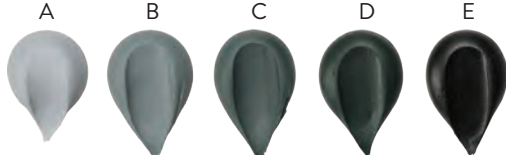

Bakery

The Icing on the Cake

LEAF GREEN #22506

OLIVE GREEN #22507

DUSTY MERMAID #22524

TEAL GREEN #22508

SKY BLUE #22510

ROYAL BLUE #22509

NAVY BLUE #22511

VIOLET #22512

PURPLE #23636

NEON BRIGHT PURPLE #22513

BURGUNDY WINE #22499

BROWN #22514

STONE GRAY #22523

BLACK #22492

NOTE: Icing color may vary depending on icing chosen. Colors will be lighter in Whipped Toppings.