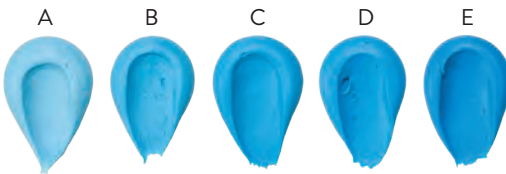

IVORY #22493

ROSE PINK #22495

NEON BRIGHT PINK #22496

PRINCESS PINK #22494

GUAVA #22516

RED RED #22497

SUPER RED #22498

NEON BRIGHT ORANGE #22500

SUNSET ORANGE #22501

GOLDEN YELLOW #22502

SUNFLOWER YELLOW #24113

LEMON YELLOW #22503

NEON BRIGHT GREEN #22504

LIME GREEN #22519

NOTE: Icing color may vary depending on icing chosen. Colors will be lighter in Whipped Toppings.

Bakery

The Icing on the Cake

LEAF GREEN #22506

OLIVE GREEN #22507

DUSTY MERMAID #22524

TEAL GREEN #22508

SKY BLUE #22510

ROYAL BLUE #22509

NAVY BLUE #22511

VIOLET #22512

PURPLE #23636

NEON BRIGHT PURPLE #22513

BURGUNDY WINE #22499

BROWN #22514

STONE GRAY #22523

BLACK #22492