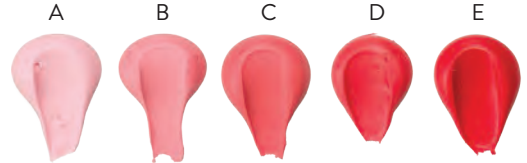

The Icing on the Cake

We can help you carry your selected wedding colors through to your cake's icing. Just bring in a swatch of fabric or ribbon and we can match it. We can also assist you in choosing a complementary accent color.

IVORY #22493

ROSE PINK #22495

NEON BRIGHT PINK #22496

PRINCESS PINK #22494

GUAVA #22516

RED RED #22497

SUPER RED #22498

NEON BRIGHT ORANGE #22500

SUNSET ORANGE #22501

GOLDEN YELLOW #22502

SUNFLOWER YELLOW #24113

LEMON YELLOW #22503

NEON BRIGHT GREEN #22504

LIME GREEN #22519

NOTE: Icing color may vary depending on icing chosen. Colors will be lighter in Whipped Toppings.